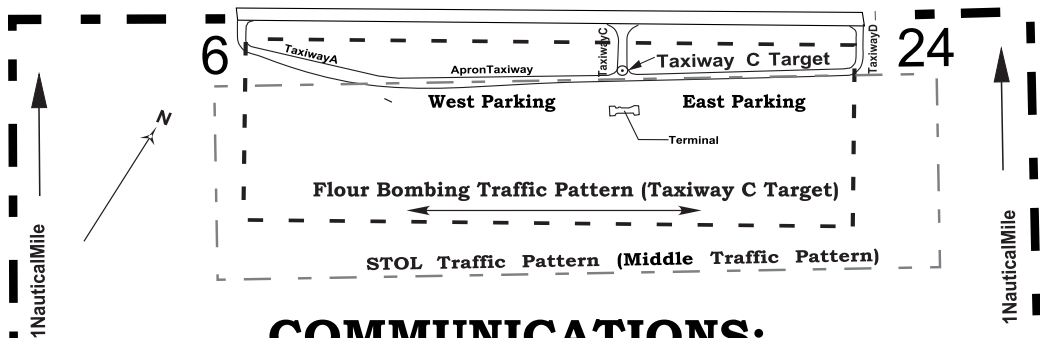

## COMMUNICATIONS:

<b>AWOS 118.8</b>	<b>TOWER</b>	<b>119.05</b>
<b>GROUND 120.1</b>	<b>AIR BOSS</b>	<b>118.10</b>

1. Pioneer Field Itinerant and touch & go traffic use outer traffic pattern (see diagram)
2. Do not fly over crowd in traffic pattern

Right Traffic Runway 06

Left Traffic Runway 24

Port-Valdez