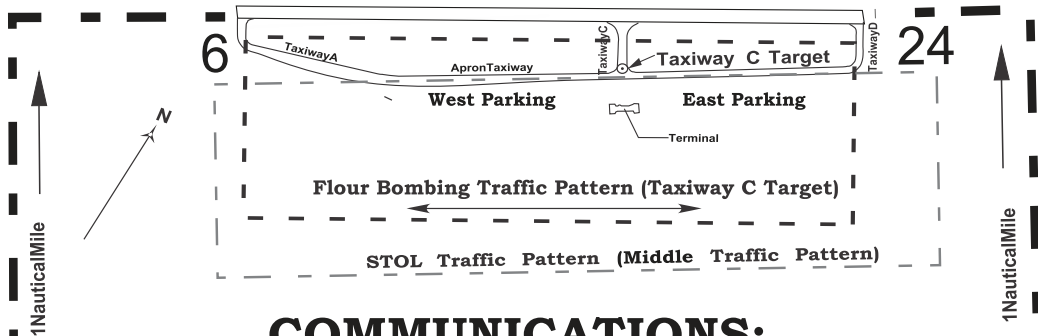

## COMMUNICATIONS:

<b>AWOS 118.8</b>	<b>TOWER</b>	<b>119.05</b>
<b>GROUND 120.1</b>	<b>AIR BOSS</b>	<b>118.10</b>

1. Pioneer Field Itinerant and touch & go traffic use outer traffic pattern (see diagram)
2. Do not fly over crowd in traffic pattern

Right Traffic Runway 06

Left Traffic Runway 24

Port Valdez